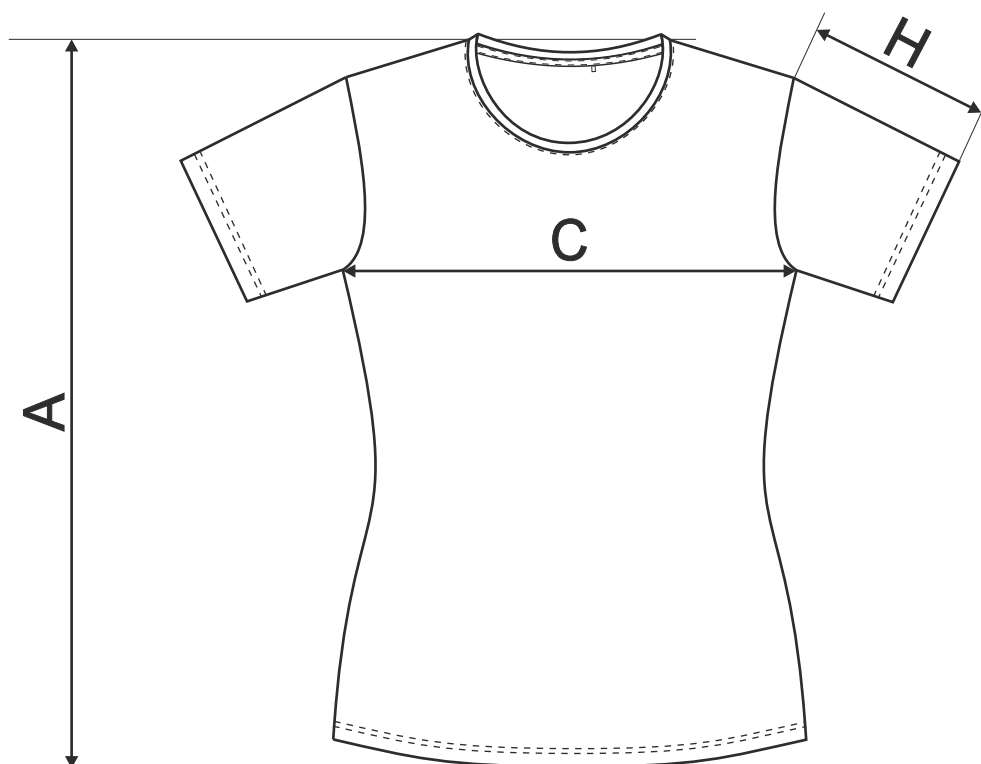

Tricou BUMBAC ORGANIC femei ♀

DIMENSIUNI [cm]

size	XS	S	M	L	XL	2XL
A	60	62	64	66	68	70
C	38	42	46	50	55	61
H	14	15	16	17	18	19

CERTIFICARI

Organic
Certified by Control Union
1033786